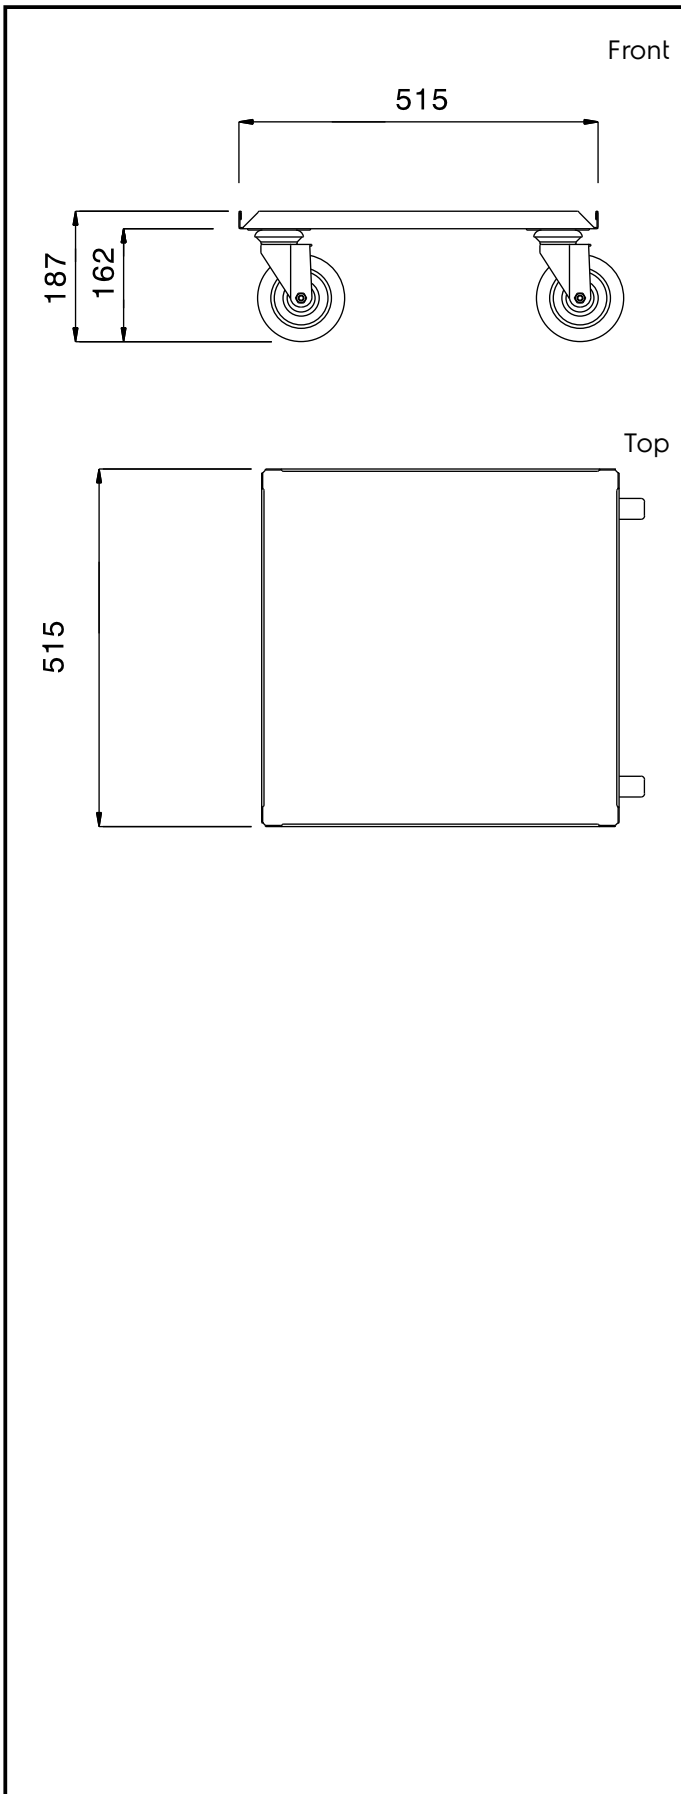

Service Trolleys Dishwasher Rack Dolly 500 mm

ITEM # _____

MODEL # _____

NAME # _____

SIS # _____

AIA # _____

361238 (DRT1)

Dishwasher Rack Dolly
500mm

Short Form Specification

Item No. _____

Constructed in 304 AISI stainless steel. Framework in mm25 tubing, completely welded. Seamless, sound-absorbing, platform shelf with double-folded edges. N. 4 swivelling castors without brakes, mm125 in diameter. Platform size mm500x500, suitable to accommodate stacked dishwashing baskets. Load capacity: 100 kg, uniformly distributed.

Main Features

- Ideal to transport stacked 500x500mm dishwashing baskets.
- Framework in 25 mm tubing, completely welded.
- Load capacity of 100 kg uniformly distributed.
- Seamless sound-absorbing platform shelf with double-folded edges welded to the framework.
- Platform shelf size 500x500 mm.

Construction

- Constructed entirely in 304 AISI stainless steel.

APPROVAL: _____

Key Information:

| | |
|------------------------------|-------------|
| External dimensions, Width: | |
| 361238 (DRT1) | 515 mm |
| External dimensions, Depth: | 515 mm |
| External dimensions, Height: | 187 mm |
| Wheel material: | Zinc plated |
| Wheel diameter: | Ø 125 |
| Net weight: | 8.4 kg |